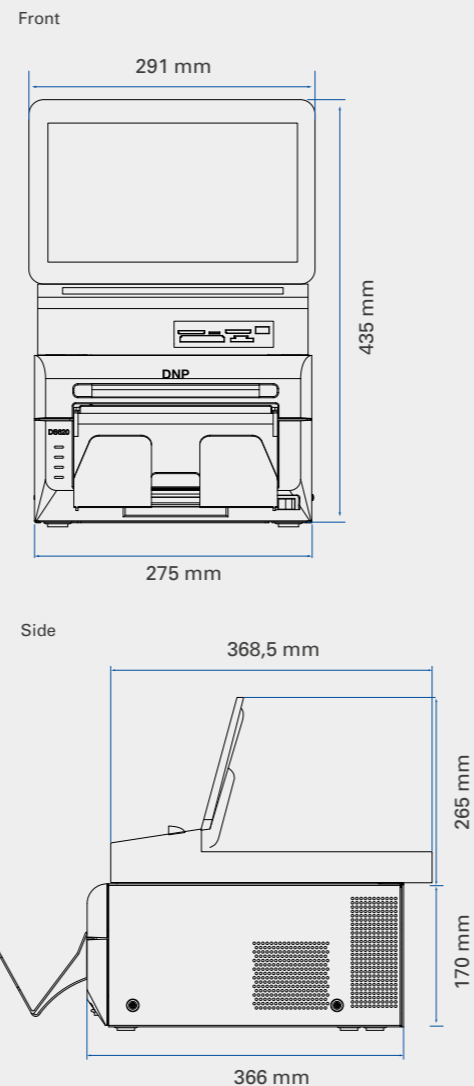

SPECIFICATIONS	DP-SL620 II (ORDER TERMINAL + PRINTER)¹	
Dimensions	275(W) x 368,5(D) x 435(H) mm	
Weight (approx.)	16.7 kg	
Product code	21263000	
	DT-T6mini	DS620
Dimensions	275(W) x 364(D) x 265(H) mm	275(W) x 366(D) x 170(H) mm
Weight (approx.)	4.7 kg	12 kg
Rear interface	USB 2.0 x 4 ports, LAN x 1 port	USB 2.0
Power supply	110-240V AC 50/60 Hz	110-240V AC 50/60 Hz
Print speed (approx.)	-	8.4 sec: 4 x 6" (10x15 cm)
Print finishes	-	Glossy, Matte, Fine Matte, Partial Matte and Luster
Display	11.6" multitouch screen LCD, (1366 x 768 pixels)	-
PC unit	OS : Window 10 embedded (64 bit) CPI : Intel Celeron N3010 Memory : 4GB DDR3 HDD: SSD 128GB	-
Mobile connectivity	Wired for Apple, Android & Windows Phone. Wireless through DNP App (iOS & Android) Micro USB, USB type C, Lightning	-
Media reader	SD, Micro SD, MS, MS micro, xD, CF, USB memory	-
Supported DNP printers	RX1HS, DS40, DS620, DS80, DS820, DS80DX, Fargo® DTC1250e	-

¹⁾incl router covers. ²⁾ Remote numeric pad is the customer's responsibility. Specifications are subject to change without prior notice.

CONSUMABLES

4 x 6" (10x15 cm)	Product code: 212624	800 sheets/box
6 x 8" (15x20 cm)	Product code: 212626	400 sheets/box
6 x 9" (15x23 cm)	Product code: 212629	360 sheets/box
5 x 7" (13x18 cm)	Product code: 212627	460 sheets/box
Perforated media	Available for DS620 (also for DS40 and RX1HS)	
Sticker media	Available for DS620 (also for DS40)	

TECHNICAL DRAWING