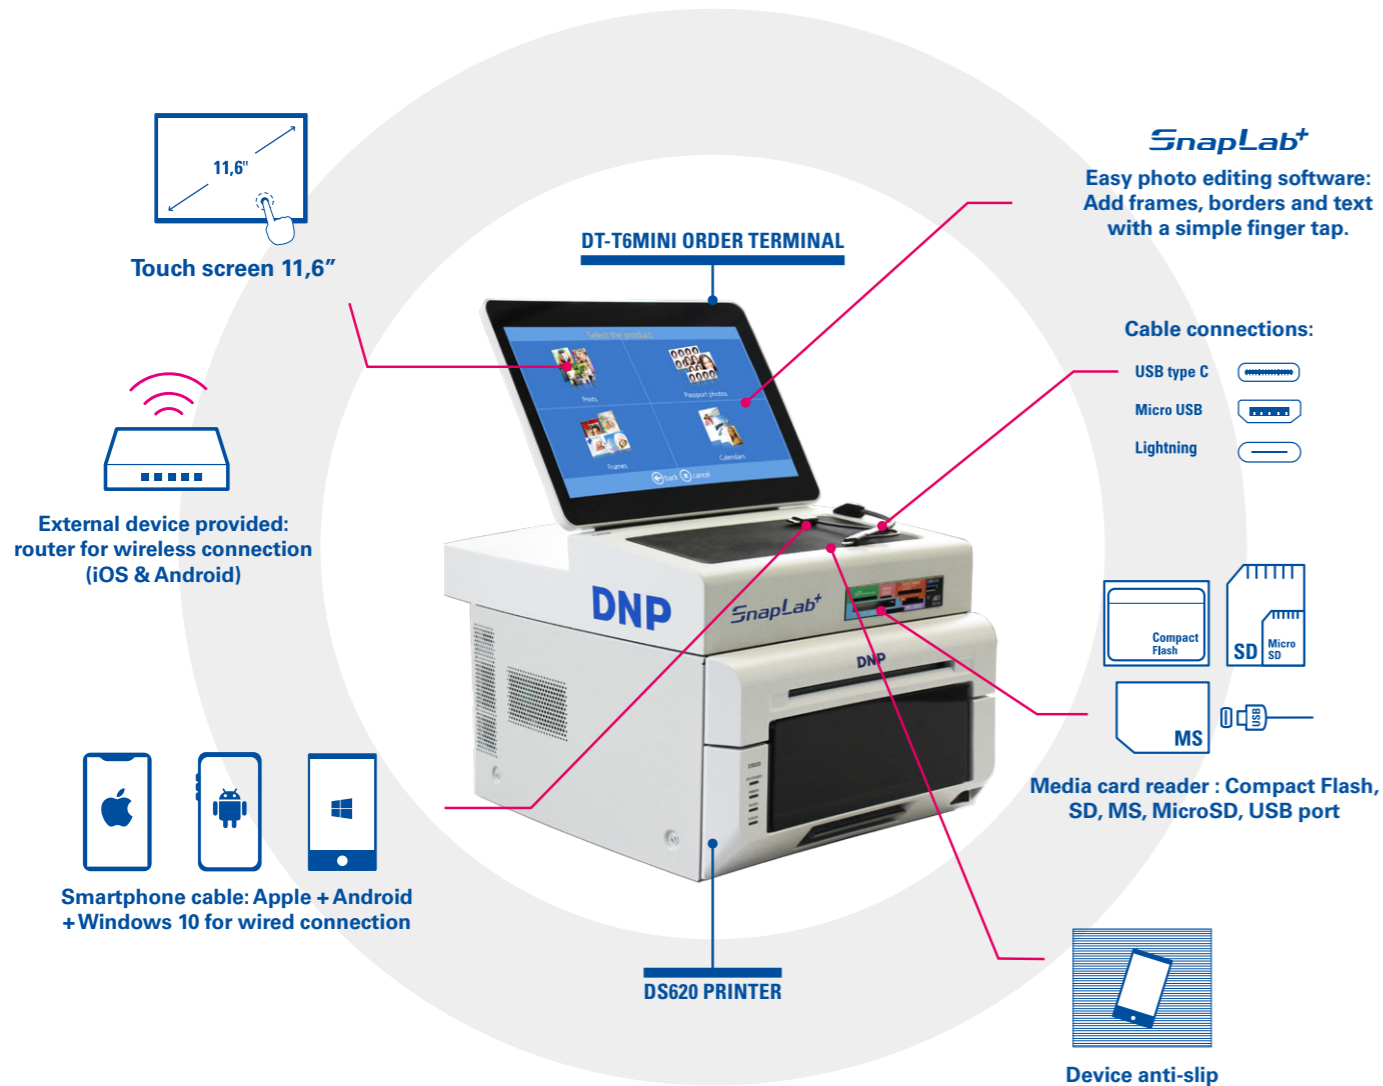

Generate business and traffic in any retail environment

Minimum space, maximum income.

The combination of 11,6" order terminal with performing 6" printer.